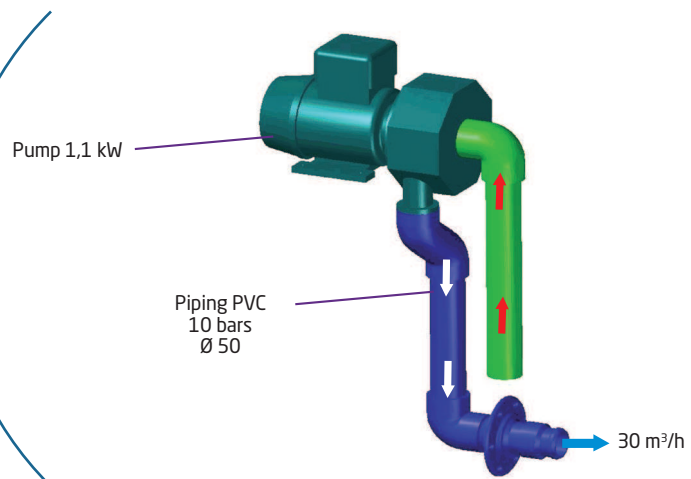

General diagramm of JL