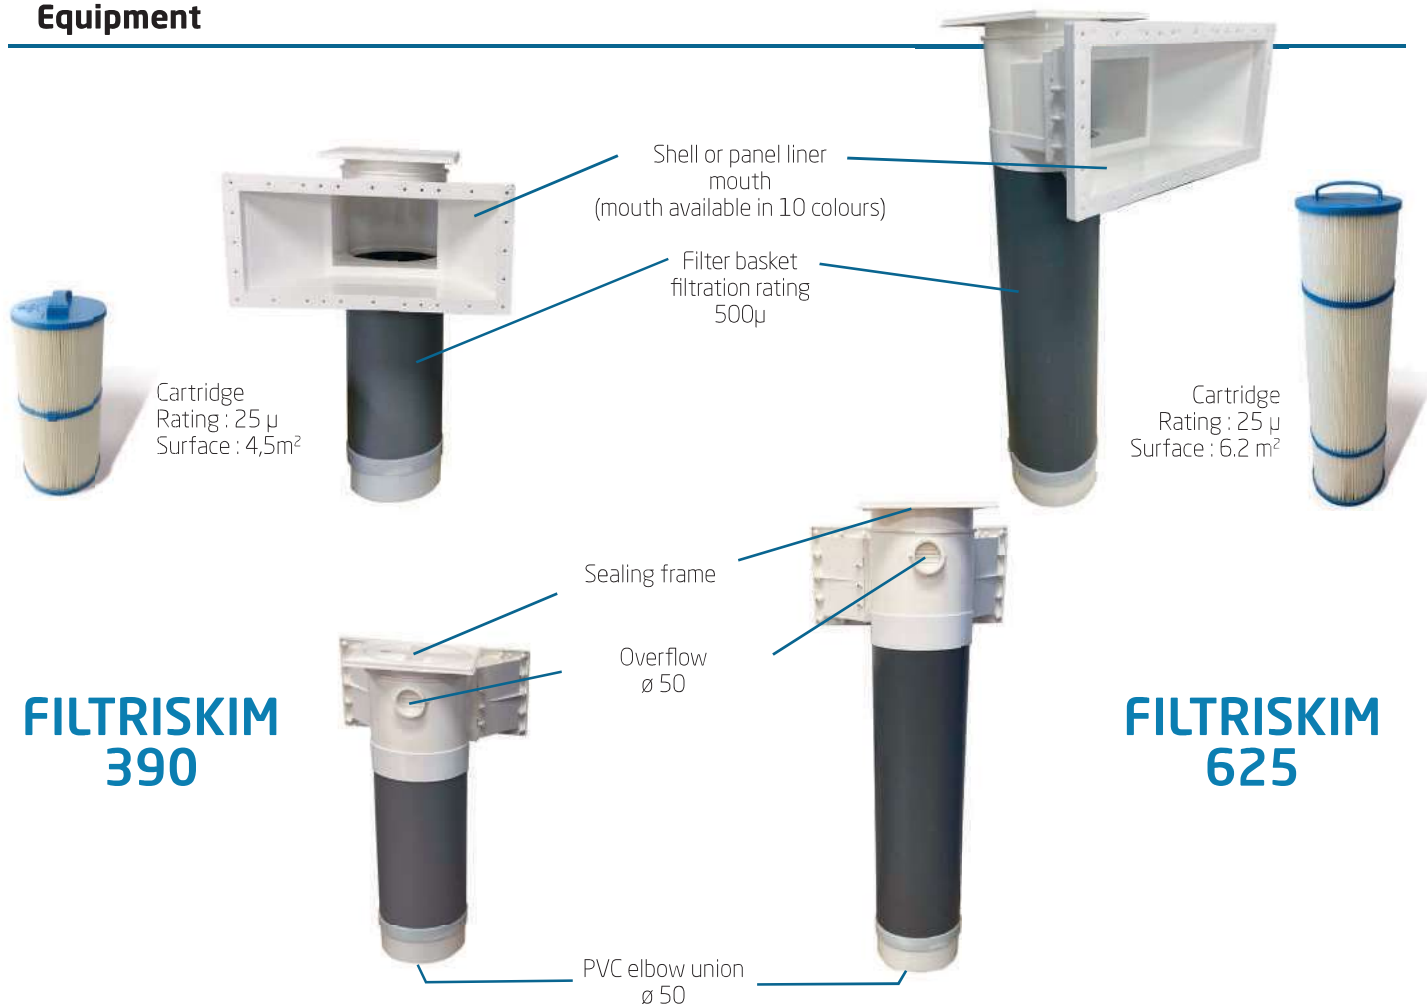

**F390** | Pools up to 45m<sup>3</sup> max.  
Can be used with the LS12 housing

**F625** | Pools up to 70m<sup>3</sup> max.  
Can be used with the LS20 housing

#### Equipment