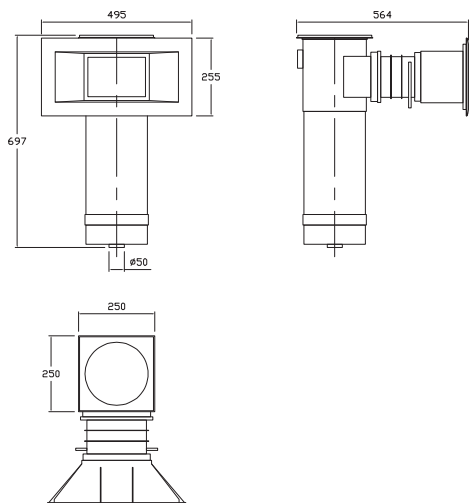

**F390** | Pools up to 45m<sup>3</sup> max.  
Can be used with the LS12 housing

**F625** | Pools up to 70m<sup>3</sup> max.  
Can be used with the LS20 housing

#### FILTRISKIM 390 Dimensions