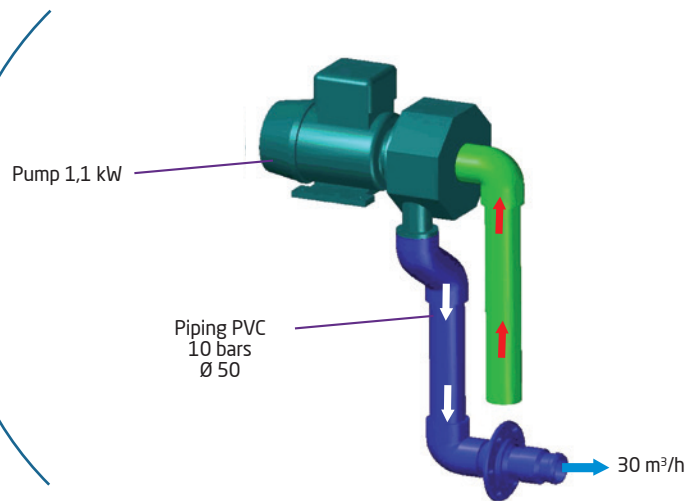

FILTRINOV

BABY JET LUXE

JL | 30

Equipment

- A** Removable cover with a mechanical safety (lock)
- B** Cabled electrical box
- C** Swim counter-current pump (30 m³/h)
- D** Stainless handle (for handling and being hold to the unit)
- E** «Push button» for start the unit
- F** Balneotherapy (Air flow rate adjustment for massage functions)
- G** Directional heavy flow rate

INTEGRABLES OPTIONS :
• Massage hose

General diagramm

Side plan of JL