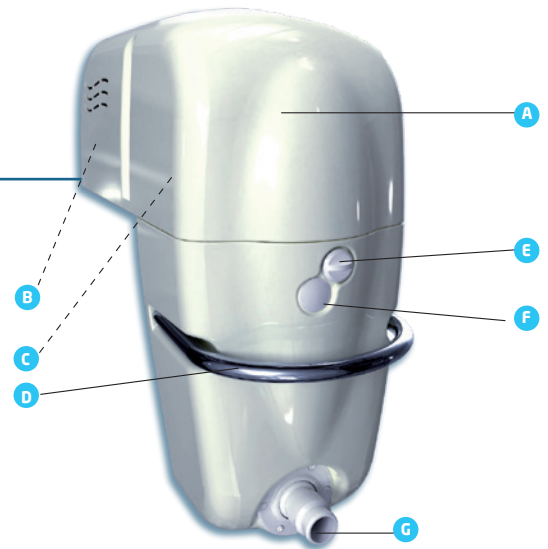

FILTRINOV

BABY JET LUXE

JL | 30

Equipment

- A** Removable cover with a mechanical safety (lock)
- B** Cabled electrical box
- C** Swim counter-current pump (30 m³/h)
- D** Stainless handle (for handling and being hold to the unit)
- E** «Push button» for start the unit
- F** Balneotherapy (Air flow rate adjustment for massage functions)
- G** Directional heavy flow rate

INTEGRABLES OPTIONS :
• Massage hose

General diagramm

Side plan of JL